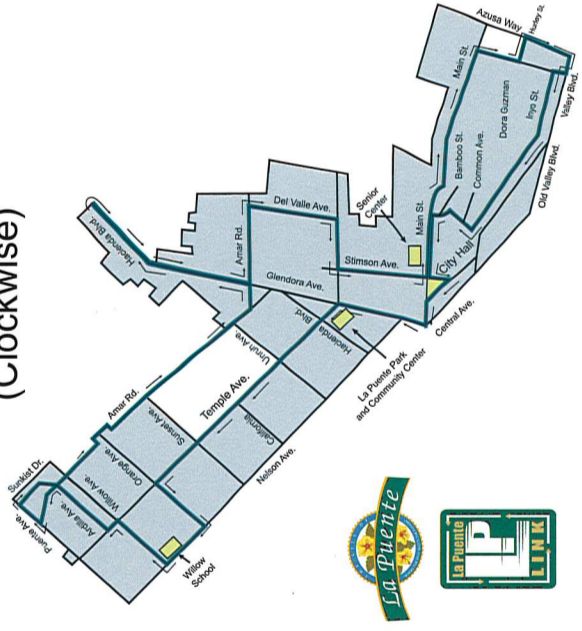

For more information call:

626-330-4000

or visit us on the Web:
www.lapuente.org

Your Link to La Puente

Your LINK to La Puente

Green Line - Weekday Schedule

Hacienda @ Francisco Fr.	Amar @ Del Valle	Senior Center	Inyo @ Dora Guzman	Central @ Main	Temple @ Hacienda	Willow School	Amar @ Willow	Hacienda @ Amar
6:00 am	6:06 am	6:12 am	6:20 am	6:28 am	6:34 am	6:42 am	6:47 am	6:52 am
7:00	7:06	7:12	7:20	7:28	7:34	7:42	7:47	7:52
8:00	8:06	8:12	8:20	8:28	8:34	8:42	8:47	8:52
9:00	9:06	9:12	9:20	9:28	9:34	9:42	9:47	9:52
10:00	10:06	10:12	10:20	10:28	10:34	10:42	10:47	10:52
11:00	11:06	11:12	11:20	11:28	11:34	11:42	11:47	11:52
12:00 pm	12:06 pm	12:12 pm	12:20 pm	12:28 pm	12:34 pm	12:42 pm	12:47 pm	12:52 pm
1:00	1:06	1:12	1:20	1:28	1:34	1:42	1:47	1:52
2:00	2:06	2:12	2:20	2:28	2:34	2:42	2:47	2:52
3:00	3:06	3:12	3:20	3:28	3:34	3:42	3:47	3:52
4:00	4:06	4:12	4:20	4:28	4:34	4:42	4:47	4:52
5:00	5:06	5:12	5:20	5:28	5:34	5:42	5:47	5:52
6:00 pm	6:06 pm	6:12 pm	6:20 pm	6:28 pm	6:34 pm	6:42 pm	6:47 pm	6:52 pm

(Clockwise)

Green Line - Weekend Schedule

Hacienda @ Francisco Fr.	Amar @ Del Valle	Senior Center	Inyo @ Dora Guzman	Central @ Main	Temple @ Hacienda	Willow School	Amar @ Willow	Hacienda @ Amar
9:00	9:06	9:12	9:20	9:28	9:34	9:42	9:47	9:52
10:00	10:06	10:12	10:20	10:28	10:34	10:42	10:47	10:52
11:00	11:06	11:12	11:20	11:28	11:34	11:42	11:47	11:52
12:00 pm	12:06 pm	12:12 pm	12:20 pm	12:28 pm	12:34 pm	12:42 pm	12:47 pm	12:52 pm
1:00	1:06	1:12	1:20	1:28	1:34	1:42	1:47	1:52
2:00	2:06	2:12	2:20	2:28	2:34	2:42	2:47	2:52
3:00	3:06	3:12	3:20	3:28	3:34	3:42	3:47	3:52
4:00	4:06	4:12	4:20	4:28	4:34	4:42	4:47	4:52
5:00*	5:06*	5:12*	5:20*	5:28*	5:34*	5:42*	5:47*	5:52*