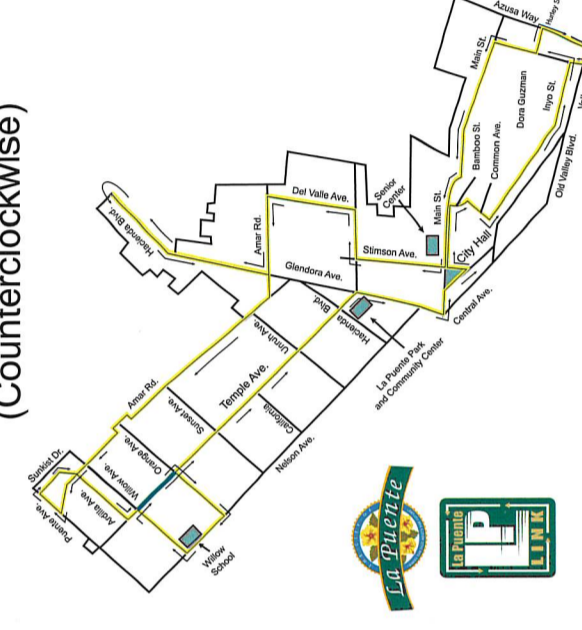

*SATURDAY ONLY

For more information call:

626-330-4000

Your LINK to La Puente

Yellow Line - Weekday Schedule

Hacienda @ Francisco Fr.	Amar @ Hacienda	Willow School	Temple @ Hacienda	Central @ Main	Inyo @ Dora Guzman	Senior Center	Amar @ Del Valle
6:00 am	6:06 am	6:18 am	6:26 am	6:32 am	6:40 am	6:48 am	6:54 am
7:00	7:06	7:18	7:26	7:32	7:40	7:48	7:54
8:00	8:06	8:18	8:26	8:32	8:40	8:48	8:54
9:00	9:06	9:18	9:26	9:32	9:40	9:48	9:54
10:00	10:06	10:18	10:26	10:32	10:40	10:48	10:54
11:00	11:06	11:18	11:26	11:32	11:40	11:48	11:54
12:00 pm	12:06 pm	12:18 pm	12:26 pm	12:32 pm	12:40 pm	12:48 pm	12:54 pm
1:00	1:06	1:18	1:26	1:32	1:40	1:48	1:54
2:00	2:06	2:18	2:26	2:32	2:40	2:48	2:54
3:00	3:06	3:18	3:26	3:32	3:40	3:48	3:54
4:00	4:06	4:18	4:26	4:32	4:40	4:48	4:54
5:00	5:06	5:18	5:26	5:32	5:40	5:48	5:54
6:00 pm	6:06 pm	6:18 pm	6:26 pm	6:32 pm	6:40 pm	6:48 pm	6:54 pm

(Counterclockwise)

Yellow Line - Weekend Schedule

Hacienda @ Francisco Fr.	Amar @ Hacienda	Willow School	Temple @ Hacienda	Central @ Main	Inyo @ Dora Guzman	Senior Center	Amar @ Del Valle
9:00	9:06	9:18	9:26	9:32	9:40	9:48	9:54
10:00	10:06	10:18	10:26	10:32	10:40	10:48	10:54
11:00	11:06	11:18	11:26	11:32	11:40	11:48	11:54
12:00 pm	12:06 pm	12:18 pm	12:26 pm	12:32 pm	12:40 pm	12:48 pm	12:54 pm
1:00	1:06	1:18	1:26	1:32	1:40	1:48	1:54
2:00	2:06	2:18	2:26	2:32	2:40	2:48	2:54
3:00	3:06	3:18	3:26	3:32	3:40	3:48	3:54
4:00	4:06	4:18	4:26	4:32	4:40	4:48	4:54
5:00*	5:06*	5:18*	5:26*	5:32*	5:40*	5:48*	5:54*