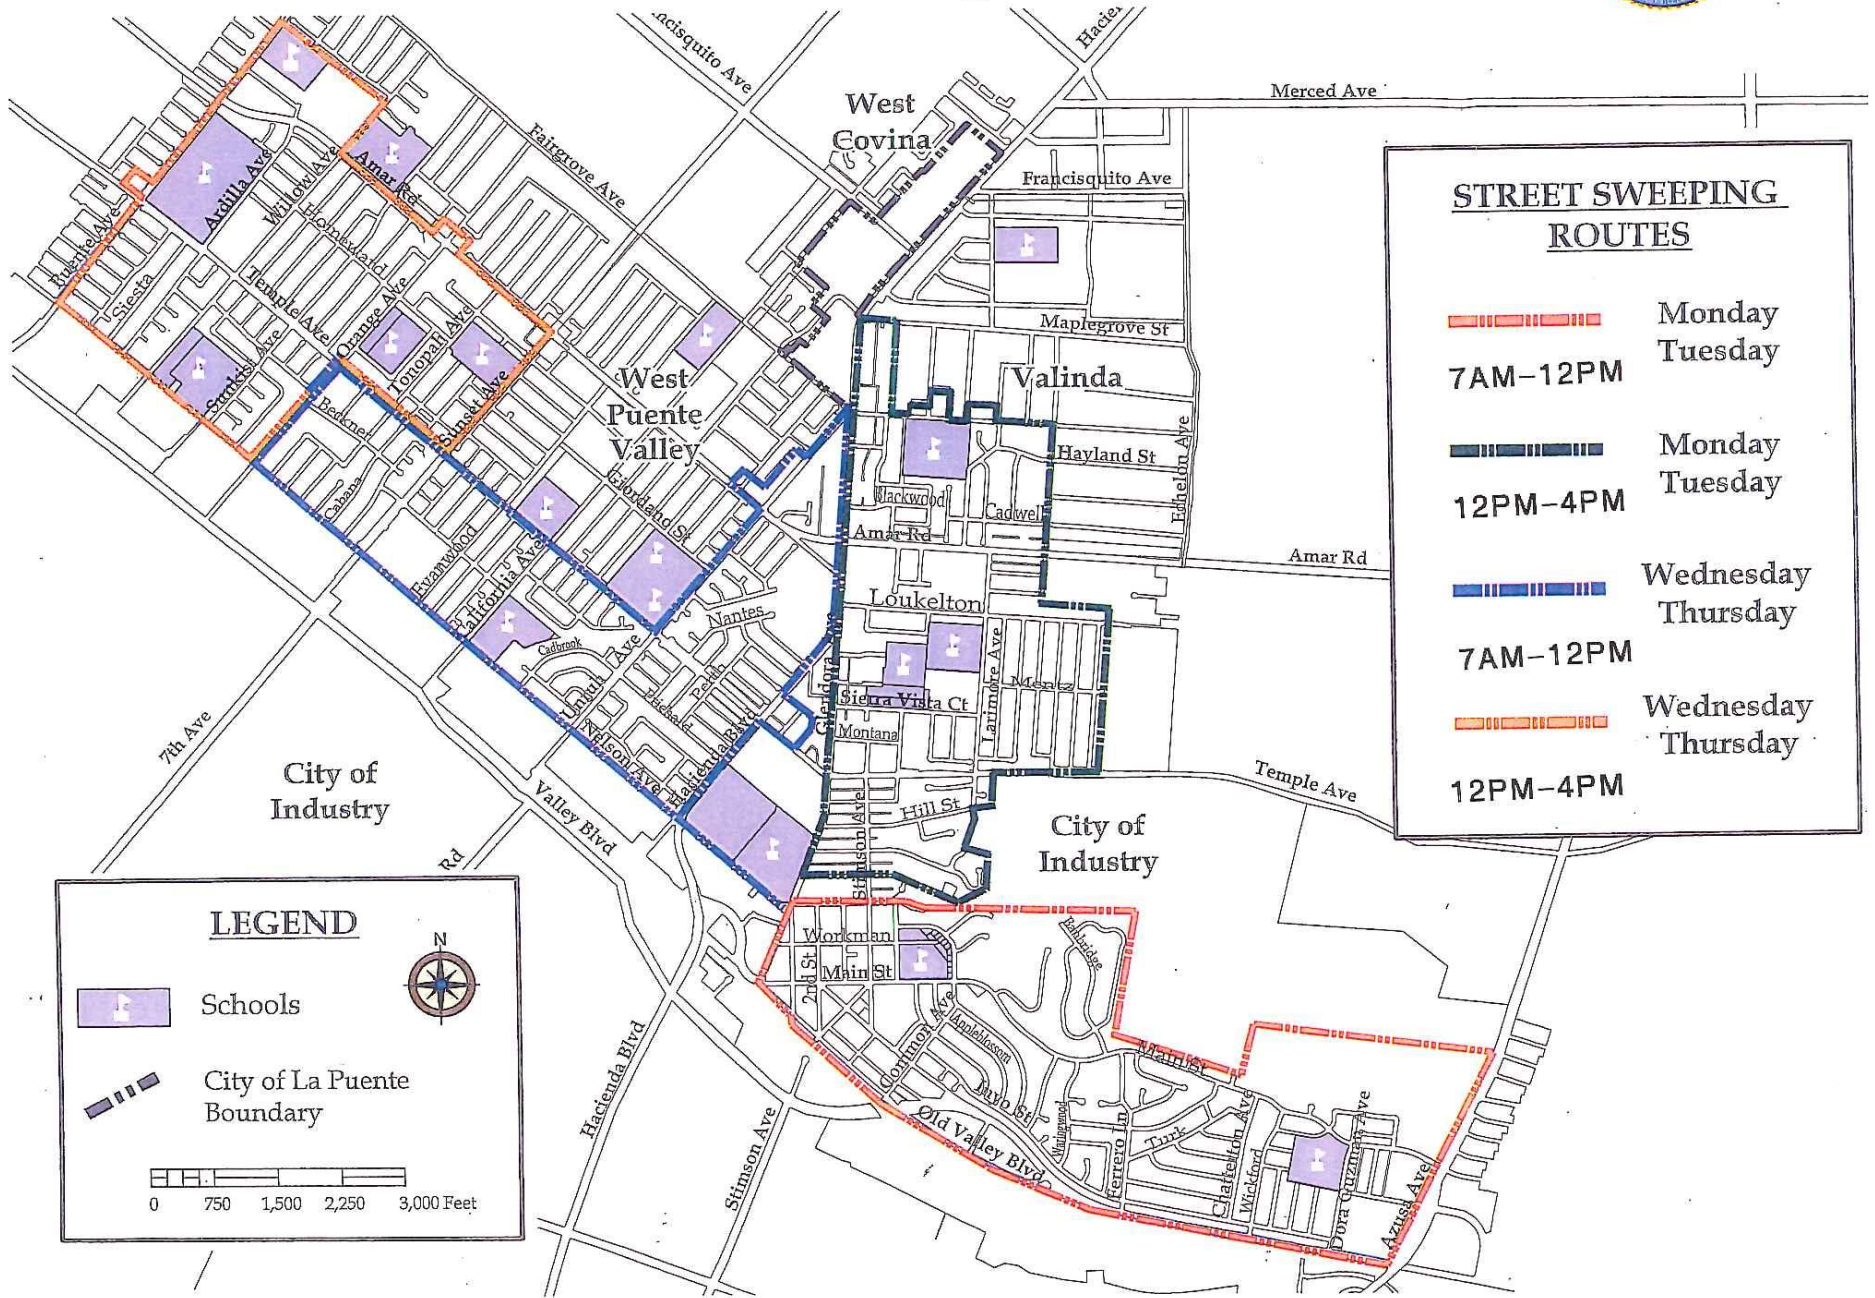

CITY OF LA PUENTE Street Sweeping Map

STREET SWEEPING ROUTES	
	Monday Tuesday 7AM-12PM
	Monday Tuesday 12PM-4PM
	Wednesday Thursday 7AM-12PM
	Wednesday Thursday 12PM-4PM

LEGEND

 Schools

 City of La Puente Boundary

0 750 1,500 2,250 3,000 Feet